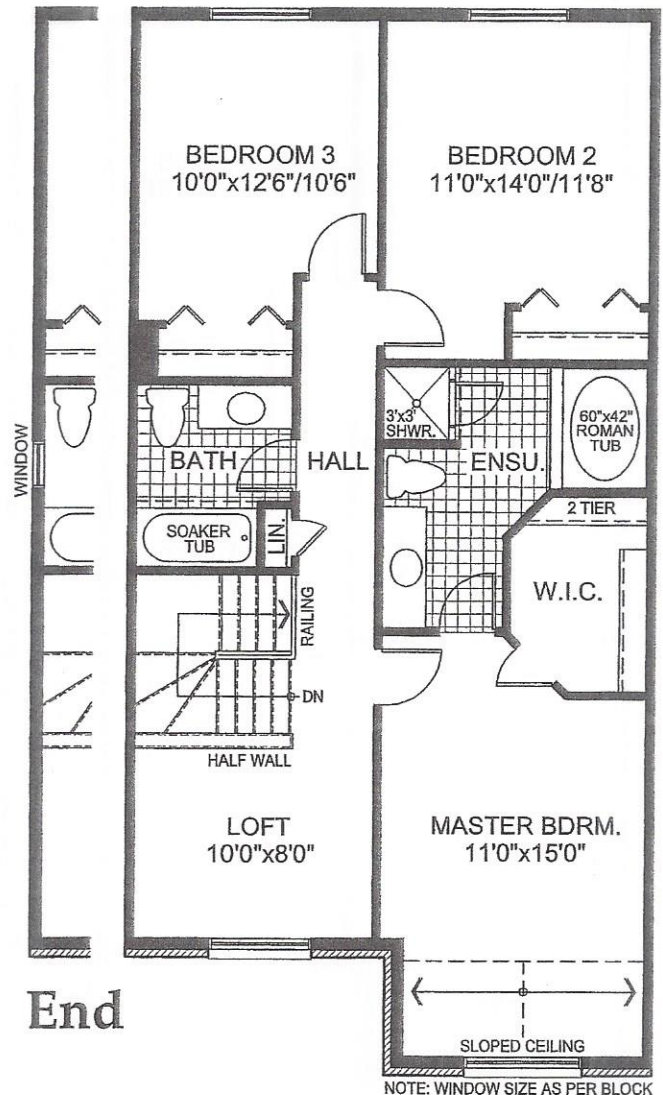

# Hemlock Towne Series

1613 sq. ft.  
22' Int./End

End  
Ground Fl.  
699 sq. ft.

End

Optional Second Fl.  
w/ Luxury Ensuite 2  
915 sq. ft.

Materials, specifications, and floor plan are subject to change without notice. A house rendering is an artist's conception. All floor plans are approximate dimensions. Actual usable floor space may vary from the stated area. E. & O. E.