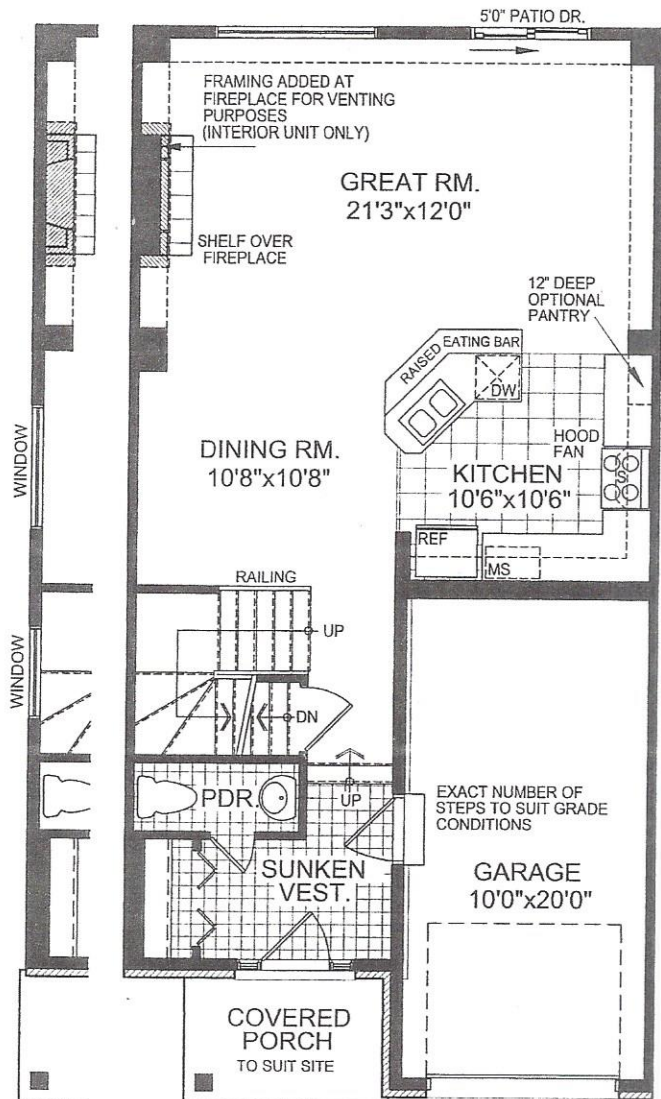

# Hemlock Towne Series

1613 sq. ft.  
22' Int./End

End  
Ground Fl.  
699 sq. ft.

End

Optional Second Fl.  
w/ Luxury Ensuite 2  
915 sq. ft.

Materials, specifications, and floor plan are subject to change without notice. A house rendering is an artist's conception. All floor plans are approximate dimensions. Actual usable floor space may vary from the stated area. E. & O. E.